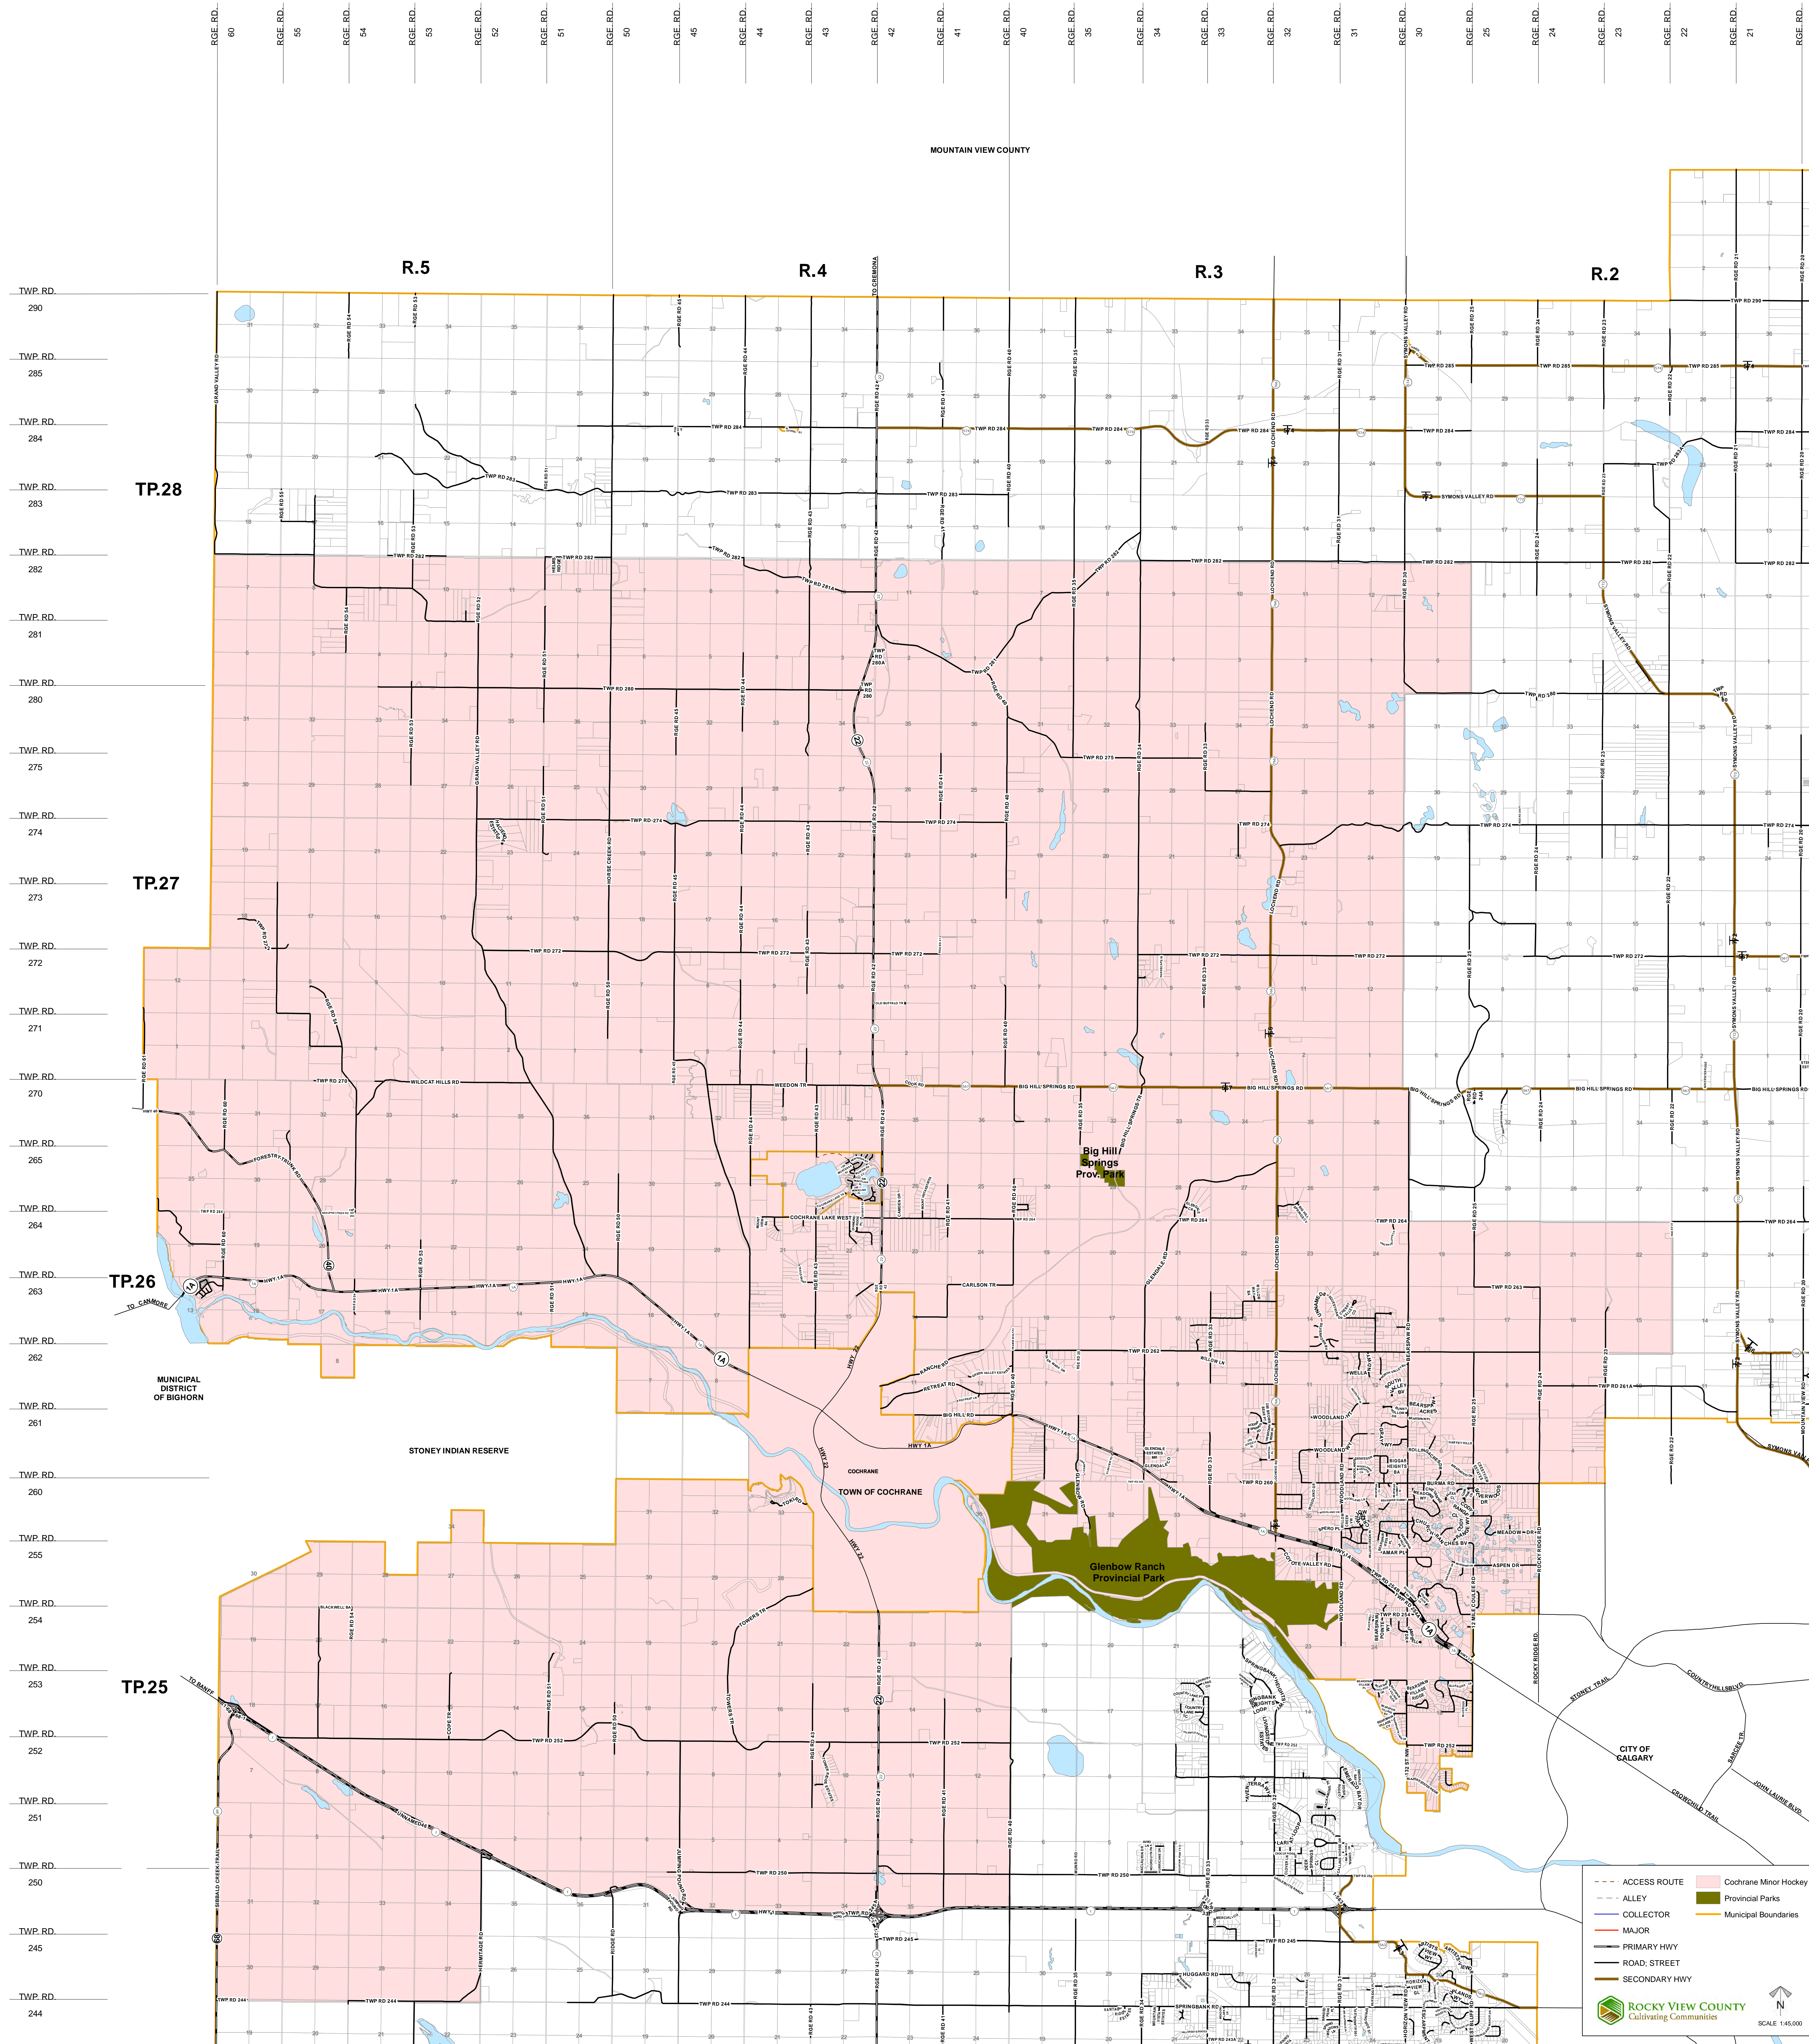

MOUNTAIN VIEW COUNTY

R.5

R.4

R.3

R.2

TP.28

TP.27

TP.26

TP.25

MUNICIPAL DISTRICT OF BIGHORN

STONEY INDIAN RESERVE

TOWN OF COCHRANE

Big Hill Springs Prov. Park

Glenbow Ranch Provincial Park

CITY OF CALGARY

Legend:

- ACCESS ROUTE
- ALLEY
- COLLECTOR
- MAJOR
- PRIMARY HWY
- ROAD/STREET
- SECONDARY HWY
- Cochrane Minor Hockey
- Provincial Parks
- Municipal Boundaries

ROCKY VIEW COUNTY
Cultivating Communities

SCALE 1:45,000