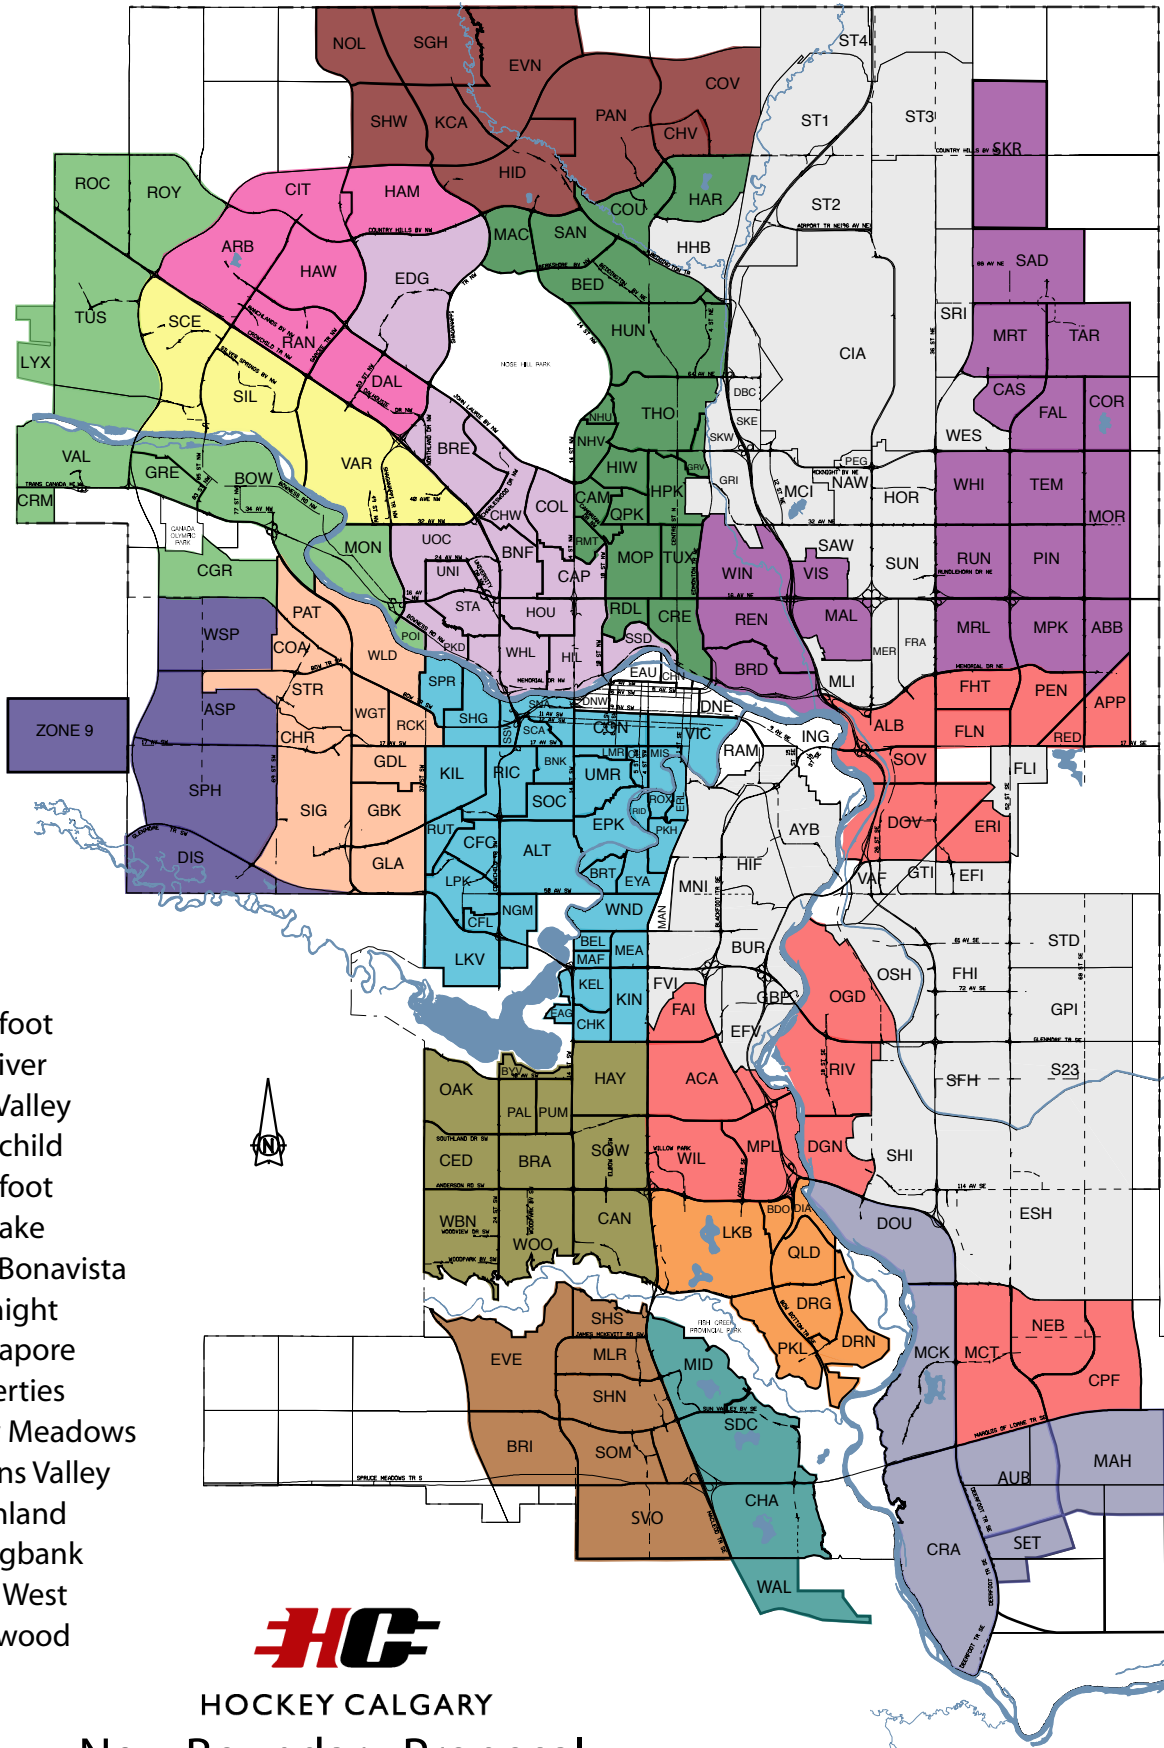

A B C D E F G H I J K L M N O P

1  
2  
3  
4  
5  
6  
7  
8  
9  
10  
11  
12  
13  
14  
15  
16  
17  
18  
19  
20  
21  
22  
23

- Blackfoot
- Bowriver
- Bow Valley
- Crowchild
- Crowfoot
- Glenlake
- Lake Bonavista
- McKnight
- Midnapore
- Properties
- Shaw Meadows
- Simons Valley
- Southland
- Springbank
- Trails West
- Westwood

HOCKEY CALGARY

# New Boundary Proposal