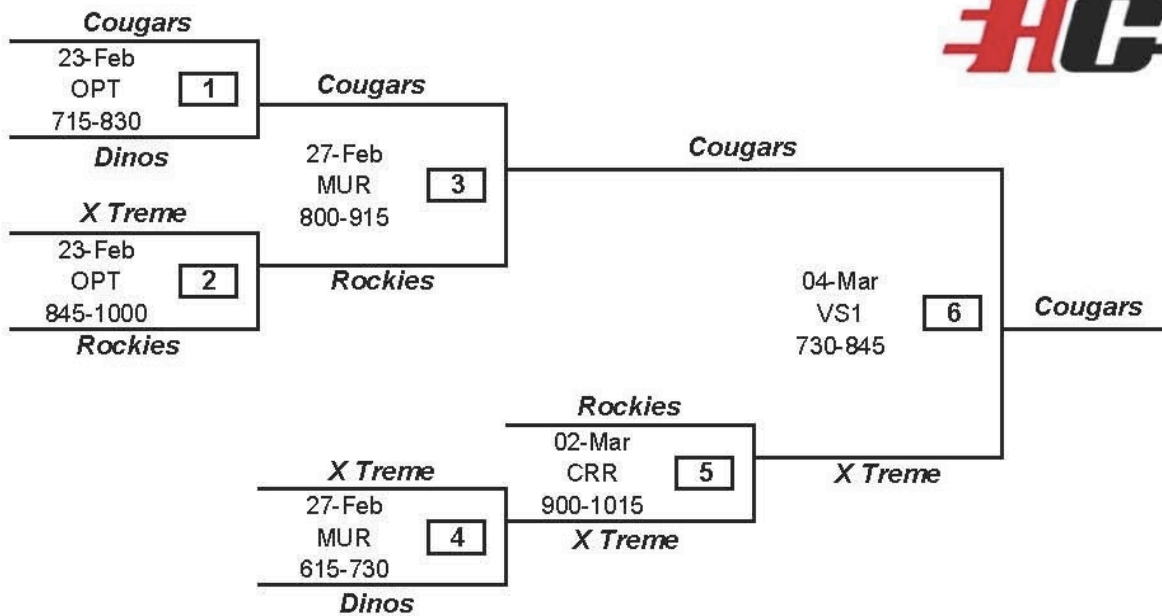

**HOCKEY CALGARY
MIDGET GIRLS A - PLAYOFFS
2009 - 2010 Season**

If winner of game 3 loses game 6 then:

The top team in the block is the HOME team.