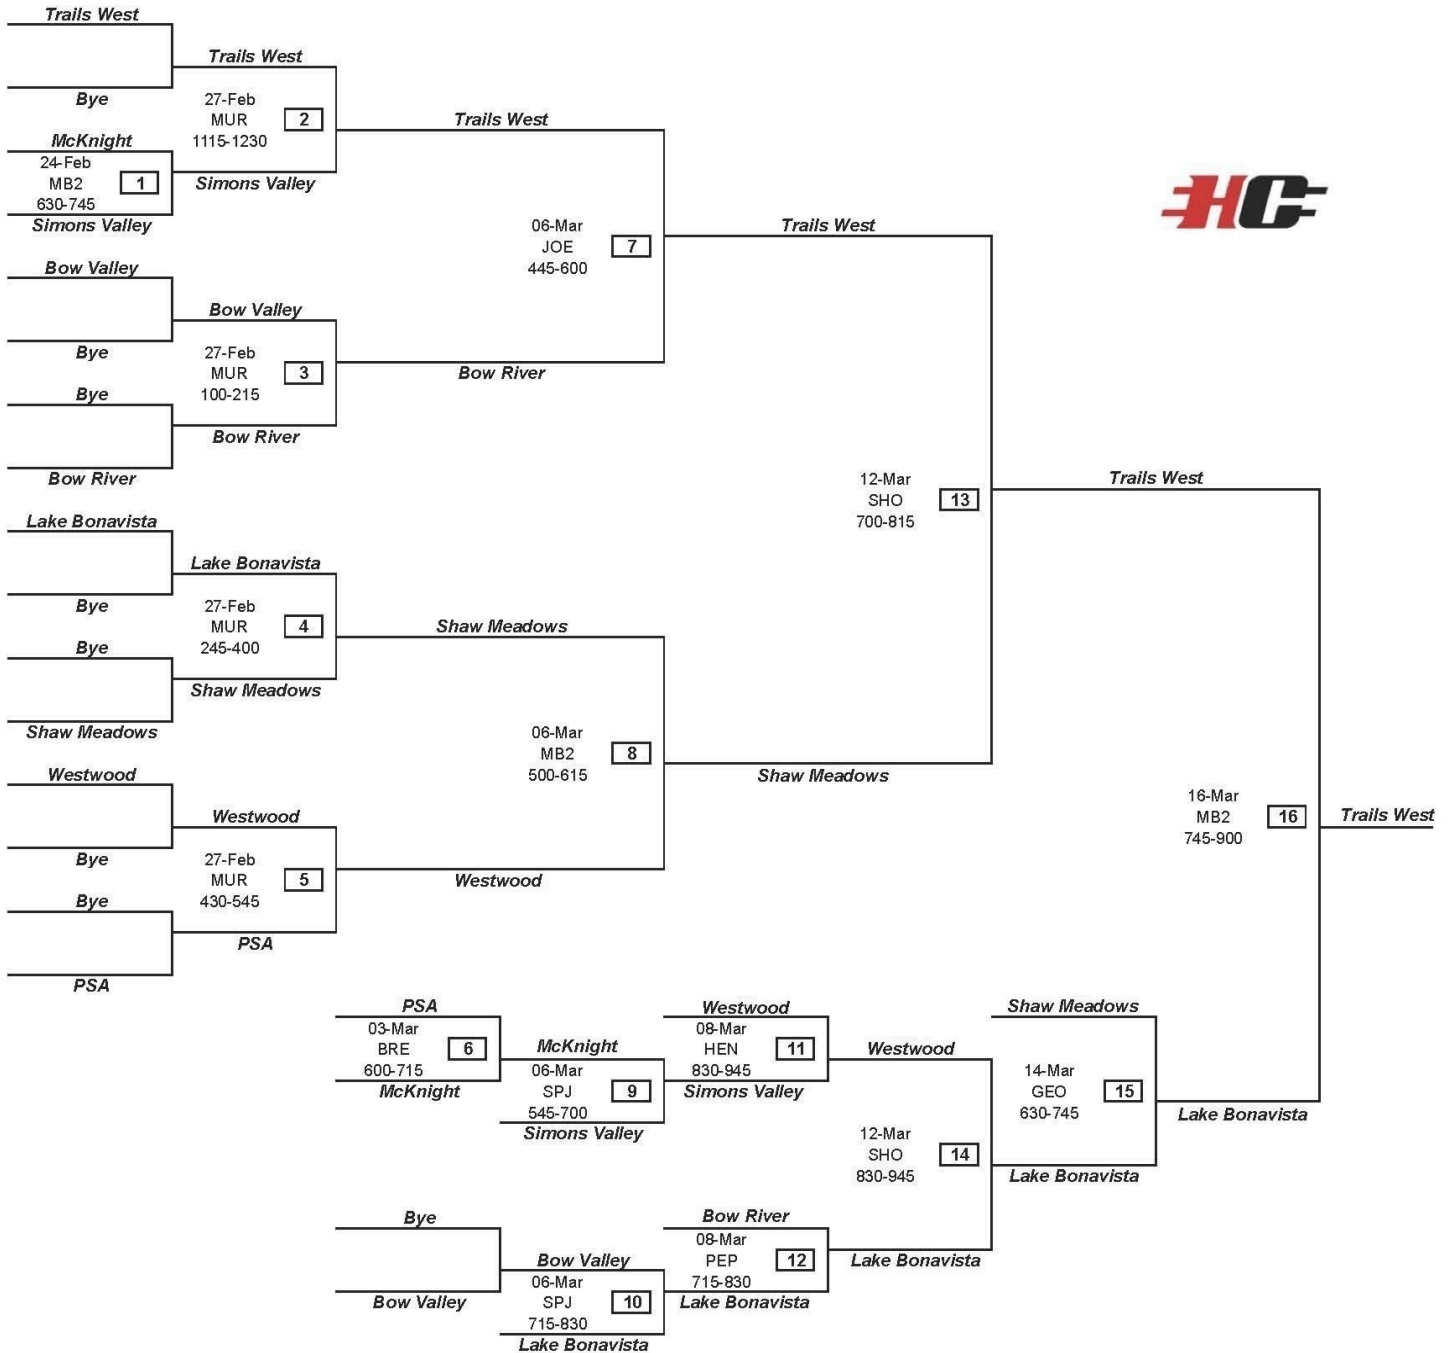

**HOCKEY CALGARY**  
**BANTAM DIVISION 2 - PLAYOFFS**  
 2009 - 2010 Season

If winner of game 13 loses game 16 then:

The top team in the block is the HOME team.